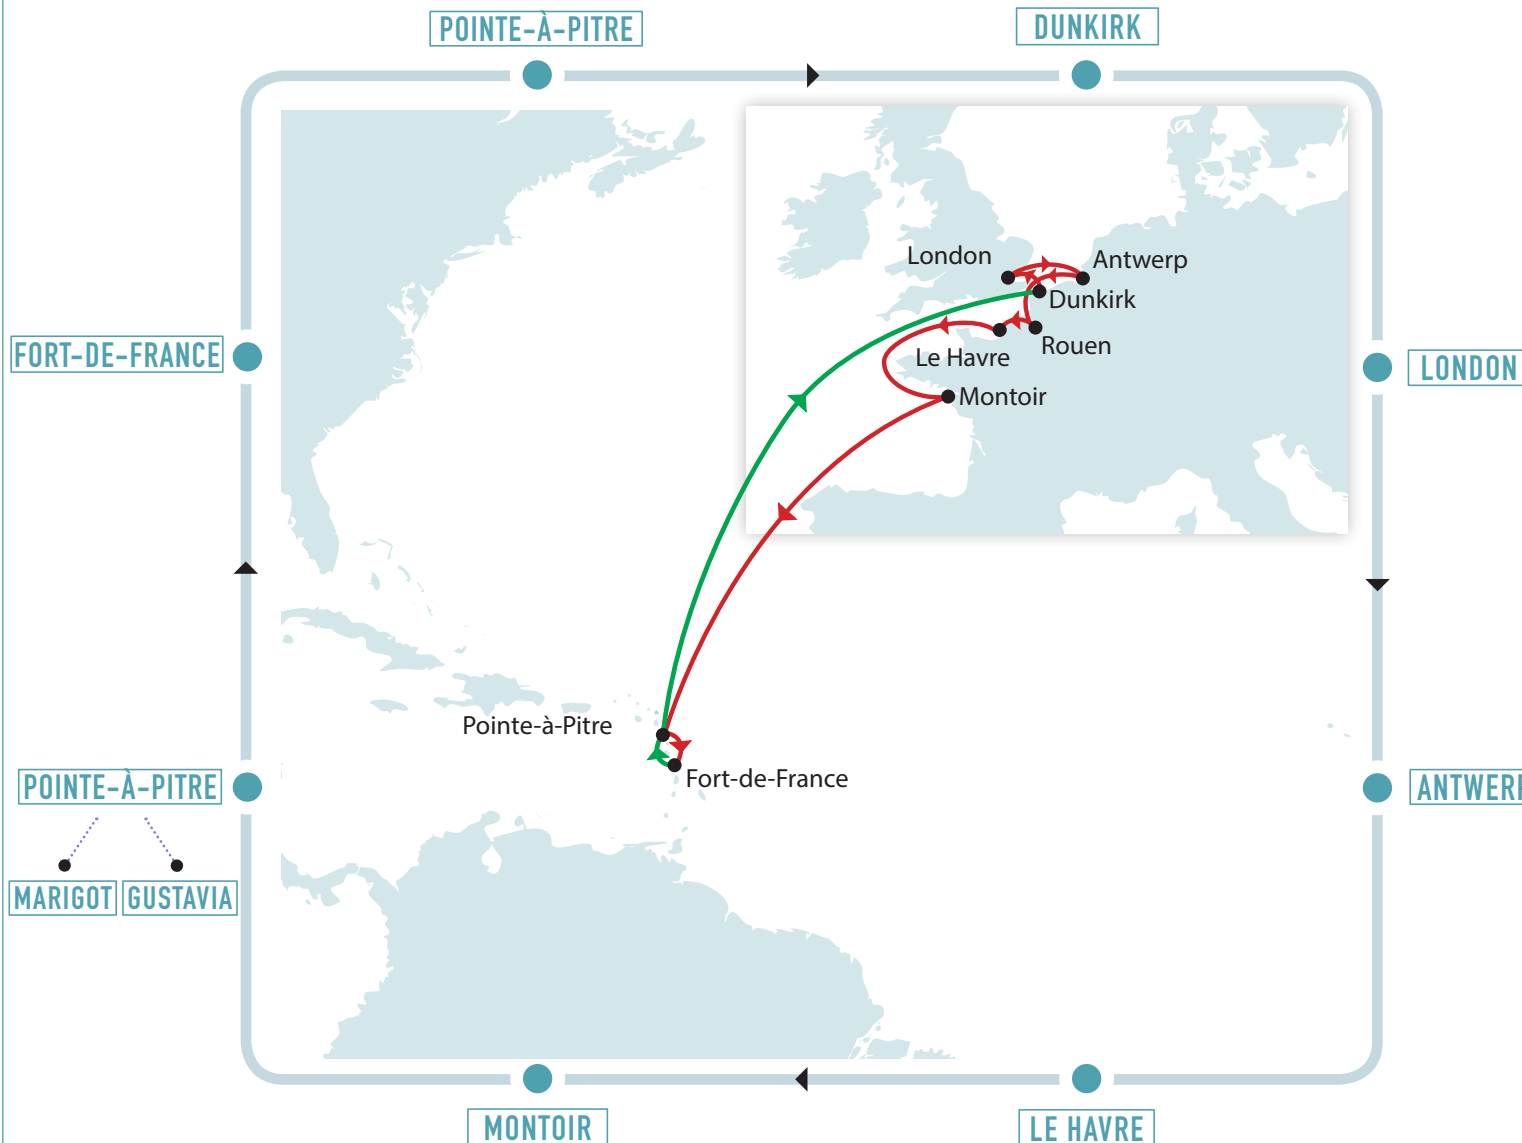

MARFRET LINE

FRENCH WEST INDIES

weekly service

MARFRET CONTAINER SHIP 3,500 TEUS

HIGHLIGHTS

Capacity **6 x 3,500 Teus**
Frequency **weekly fixed day**
Ports of call **8**

← SOUTHBOUND
← NORTHBOUND

Wide coverage of Northern Europe.
Highly reliable schedules.

Montoir > Pointe-à-Pitre	9 days
Montoir > Fort-de-France	10 days
Le Havre > Pointe-à-Pitre	11 days
Le Havre > Fort-de-France	12 days

TRANSIT TIMES

SOUTHBOUND			
POL \ POD	Pointe-à-Pitre	Fort-de-France	
Dunkirk	15	16	
London	14	15	
Antwerp	13	14	
Le Havre	11	12	
Rouen*	11	12	
Montoir	9	10	