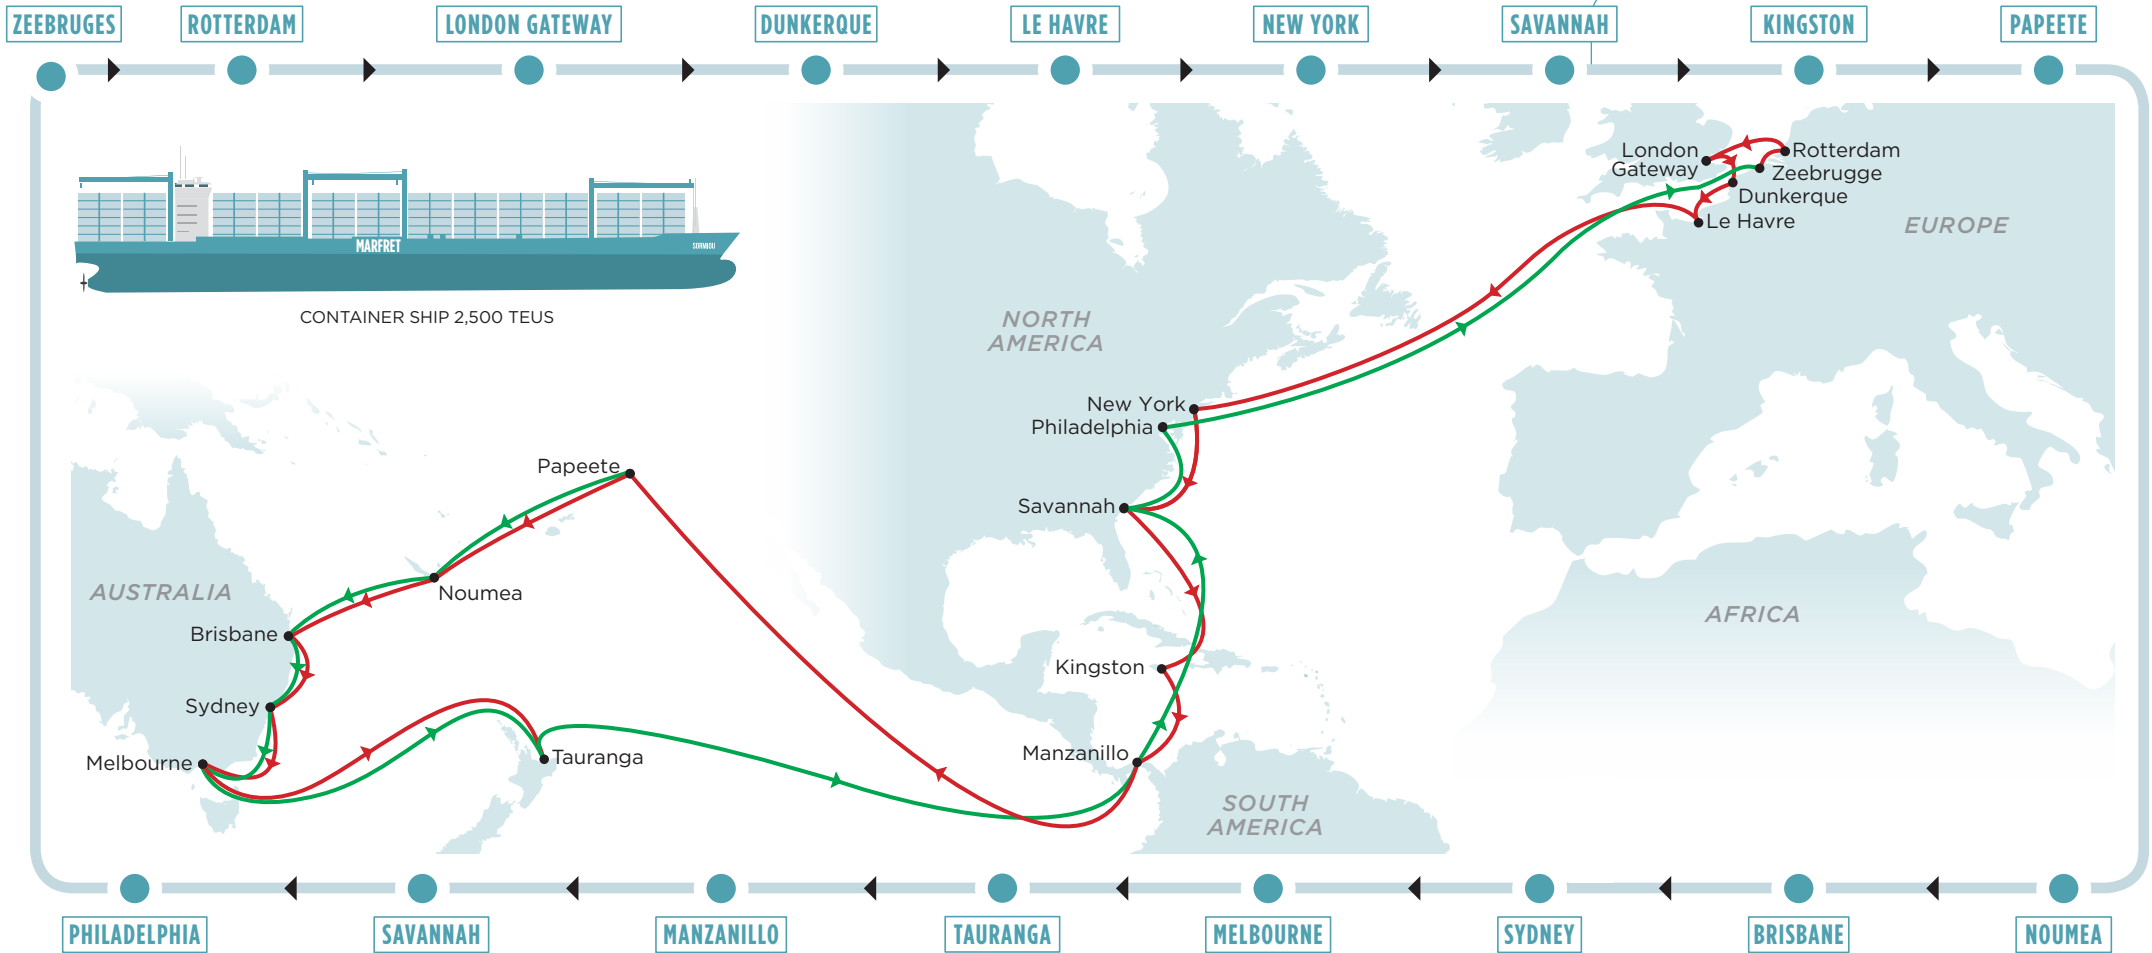

MARFRET SERVICE

# NORTH ATLANTIC SOUTH PACIFIC

weekly service

**HIGHLIGHTS** • Capacity 13 x 2,500 Teus, 600 plugs • Frequency weekly • Ports of Call 17

← **SOUTHBOUND** Sole direct service ex. Europe to Papeete and Noumea

Le Havre > Papeete 30 days • Le Havre > Noumea 38 days

→ **NORTHBOUND** Sole direct service from New-Zealand to North Europe

Tauranga > London Gateway 37 days

**TRANSIT TIMES SOUTHBOUND**

POL \ POD	JOUR	NLRM	GBLGP	FRDKK	FRLEH	USNYC	USSAV	JMKIN	PFPPPT	NCNOU	AUBNE	AUSYD	AUMEL	NZTRG
Zeebrugge-BEZE	MON	1	3	4	5	14	17	20	35	43	45	48	50	57
Rotterdam-NLRM	TUE		2	3	4	13	16	19	34	42	44	47	49	56
London Gateway Port-GBLGP	THU			1	2	11	14	17	32	40	42	45	47	54
Dunkerque-FRDKK	FRI				1	10	13	16	31	39	41	44	46	53
Le Havre-FRLEH	SAT					9	12	15	30	38	40	43	45	52
New York-USNYC	MON						3	6	21	29	31	34	36	43
Savannah-USSAV SB	THU							3	18	26	28	31	33	40
Kingston-JMKIN	SUN								15	23	25	28	30	37